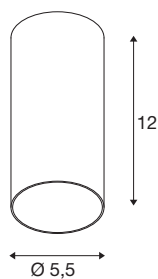

## KAMI

ceiling-mounted light, round, 1x max. 10W, GU10, matt black/gold

Discover our classic and timeless solution for homogeneous ambient lighting: KAMI is the name of the new cylindrical surface-mounted ceiling light that can be wonderfully combined with the other lights in the SLV light family. The inner rings, which are available in different colours, are a decorative highlight and further increase the design freedom.

## TECHNICAL DATA

Item no.	1007711
Socket	GU10
Lamp	LED GU10 51mm
Number of sockets	1
Lamps included	No
IP Code	IP20
Impact resistance class	IK 02
Impact resistance	0.2 Joule
Assembly	Surface
Assembly details	Ceiling
Primary nominal voltage	220-240V ~50/60Hz
Safety class	II
Wattage	10 W
Minimum ambient temperature	-20 °C
Maximum ambient temperature	45 °C
Color	matt black
Height	12 cm
Diameter	5.5 cm
Net weight	0.26 kg
Gross weight	0.27 kg