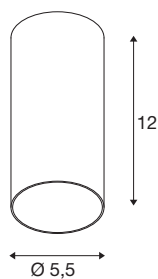

KAMI

ceiling-mounted light, round, 1x max. 10W, GU10, matt white/black

Discover our classic and timeless solution for homogeneous ambient lighting: KAMI is the name of the new cylindrical surface-mounted ceiling light that can be wonderfully combined with the other lights in the SLV light family. The inner rings, which are available in different colours, are a decorative highlight and further increase the design freedom.

TECHNICAL DATA

Item no.	1007712
Socket	GU10
Lamp	LED GU10 51mm
Number of sockets	1
Lamps included	No
IP Code	IP20
Impact resistance class	IK 02
Impact resistance	0.2 Joule
Assembly	Surface
Assembly details	Ceiling
Primary nominal voltage	220-240V ~50/60Hz
Safety class	II
Wattage	10 W
Minimum ambient temperature	-20 °C
Maximum ambient temperature	45 °C
Color	matt white
Height	12 cm
Diameter	5.5 cm
Net weight	0.26 kg
Gross weight	0.27 kg