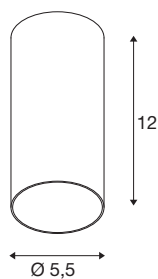

KAMI

ceiling-mounted light, round, 1x max. 10W, GU10, matt white

Discover our classic and timeless solution for homogeneous ambient lighting: KAMI is the name of the new cylindrical surface-mounted ceiling light that can be wonderfully combined with the other lights in the SLV light family. The inner rings, which are available in different colours, are a decorative highlight and further increase the design freedom.

TECHNICAL DATA

Item no.	1007714
Socket	GU10
Lamp	LED GU10 51mm
Number of sockets	1
Lamps included	No
IP Code	IP20
Impact resistance class	IK 02
Impact resistance	0.2 Joule
Assembly	Surface
Assembly details	Ceiling
Primary nominal voltage	220-240V ~50/60Hz
Safety class	II
Wattage	10 W
Minimum ambient temperature	-20 °C
Maximum ambient temperature	45 °C
Color	matt white
Height	12 cm
Diameter	5.5 cm
Net weight	0.26 kg
Gross weight	0.27 kg