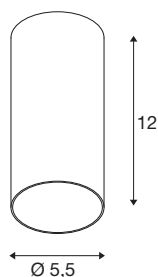

## KAMI

ceiling-mounted light, round, 1x max. 10W, GU10, matt black

Discover our classic and timeless solution for homogeneous ambient lighting: KAMI is the name of the new cylindrical surface-mounted ceiling light that can be wonderfully combined with the other lights in the SLV light family. The inner rings, which are available in different colours, are a decorative highlight and further increase the design freedom.

## TECHNICAL DATA

Item no.	1007715
Socket	GU10
Lamp	LED GU10 51mm
Number of sockets	1
Lamps included	No
IP Code	IP20
Impact resistance class	IK 02
Impact resistance	0.2 Joule
Assembly	Surface
Assembly details	Ceiling
Primary nominal voltage	220-240V ~50/60Hz
Safety class	II
Wattage	10 W
Minimum ambient temperature	-20 °C
Maximum ambient temperature	45 °C
Color	matt black
Height	12 cm
Diameter	5.5 cm
Net weight	0.26 kg
Gross weight	0.27 kg