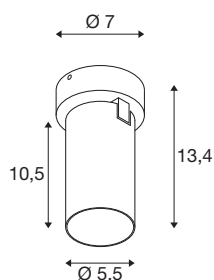

## KAMI

wall and ceiling-mounted light, 1x max. 10W, GU10, white/gold

While the members of the KAMi family combine their modern, minimalist design, their characters remain quite different: the new single-lamp wall and ceiling-mounted light emits a high-quality light that can be adjusted as required. The extremely narrow spotlight with a diameter of 5.5 cm is available in black or white with gold, white and black inner rings. The housing can also be removed which makes it easy to replace the GU10 (QPAR 51) luminaire.

## TECHNICAL DATA

Item no.	1007716
Socket	GU10
Lamp	LED GU10 51mm
Number of sockets	1
Lamps included	No
Tilt range	90 °
Horizontal rotation range	350 °
IP Code	IP20
Impact resistance class	IK 02
Impact resistance	0.2 Joule
Assembly	Surface
Assembly details	Ceiling, Wall
Primary nominal voltage	220-240V ~50/60Hz
Safety class	I
Wattage	10 W
Minimum ambient temperature	-20 °C
Maximum ambient temperature	45 °C
Color	white
Length	11.4 cm
Width	7 cm
Height	8.2 cm
Net weight	0.36 kg

Gross weight	0.385 kg
--------------	----------