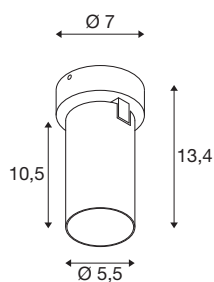

## KAMI

wall and ceiling-mounted light, 1x max. 10W, GU10, black/gold

While the members of the KAMi family combine their modern, minimalist design, their characters remain quite different: the new single-lamp wall and ceiling-mounted light emits a high-quality light that can be adjusted as required. The extremely narrow spotlight with a diameter of 5.5 cm is available in black or white with gold, white and black inner rings. The housing can also be removed which makes it easy to replace the GU10 (QPAR 51) luminaire.

## TECHNICAL DATA

Item no.	1007717
Socket	GU10
Lamp	LED GU10 51mm
Number of sockets	1
Lamps included	No
Tilt range	90 °
Horizontal rotation range	350 °
IP Code	IP20
Impact resistance class	IK 02
Impact resistance	0.2 Joule
Assembly	Surface
Assembly details	Ceiling, Wall
Primary nominal voltage	220-240V ~50/60Hz
Safety class	I
Wattage	10 W
Minimum ambient temperature	-20 °C
Maximum ambient temperature	45 °C
Color	black
Length	11.4 cm
Width	7 cm
Height	8.2 cm
Net weight	0.36 kg

Gross weight	0.385 kg
--------------	----------