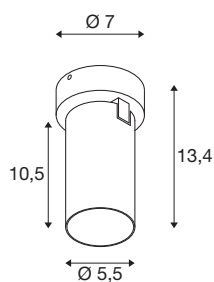

KAMI

wall and ceiling-mounted light, 1x max. 10W, GU10, white/black

While the members of the KAMi family combine their modern, minimalist design, their characters remain quite different: the new single-lamp wall and ceiling-mounted light emits a high-quality light that can be adjusted as required. The extremely narrow spotlight with a diameter of 5.5 cm is available in black or white with gold, white and black inner rings. The housing can also be removed which makes it easy to replace the GU10 (QPAR 51) luminaire.

TECHNICAL DATA

| | |
|-----------------------------|-------------------|
| Item no. | 1007718 |
| Socket | GU10 |
| Lamp | LED GU10 51mm |
| Number of sockets | 1 |
| Lamps included | No |
| Tilt range | 90 ° |
| Horizontal rotation range | 350 ° |
| IP Code | IP20 |
| Impact resistance class | IK 02 |
| Impact resistance | 0.2 Joule |
| Assembly | Surface |
| Assembly details | Ceiling, Wall |
| Primary nominal voltage | 220-240V ~50/60Hz |
| Safety class | I |
| Wattage | 10 W |
| Minimum ambient temperature | -20 °C |
| Maximum ambient temperature | 45 °C |
| Color | white |
| Length | 11.4 cm |
| Width | 7 cm |
| Height | 8.2 cm |
| Net weight | 0.36 kg |

| | |
|--------------|----------|
| Gross weight | 0.385 kg |
|--------------|----------|