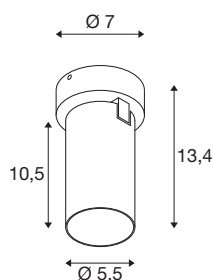

KAMI

wall and ceiling-mounted light, 1x max. 10W, GU10, black/white

While the members of the KAMi family combine their modern, minimalist design, their characters remain quite different: the new single-lamp wall and ceiling-mounted light emits a high-quality light that can be adjusted as required. The extremely narrow spotlight with a diameter of 5.5 cm is available in black or white with gold, white and black inner rings. The housing can also be removed which makes it easy to replace the GU10 (QPAR 51) luminaire.

TECHNICAL DATA

Item no.	1007719
Socket	GU10
Lamp	LED GU10 51mm
Number of sockets	1
Lamps included	No
Tilt range	90 °
Horizontal rotation range	350 °
IP Code	IP20
Impact resistance class	IK 02
Impact resistance	0.2 Joule
Assembly	Surface
Assembly details	Ceiling, Wall
Primary nominal voltage	220-240V ~50/60Hz
Safety class	I
Wattage	10 W
Minimum ambient temperature	-20 °C
Maximum ambient temperature	45 °C
Color	black
Length	11.4 cm
Width	7 cm
Height	8.2 cm
Net weight	0.36 kg

Gross weight	0.385 kg
--------------	----------