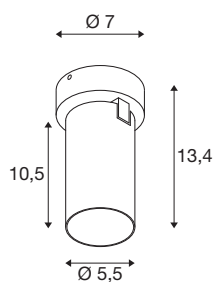

KAMI

wall and ceiling-mounted light, 1x max. 10W, GU10, black

While the members of the KAMi family combine their modern, minimalist design, their characters remain quite different: the new single-lamp wall and ceiling-mounted light emits a high-quality light that can be adjusted as required. The extremely narrow spotlight with a diameter of 5.5 cm is available in black or white with gold, white and black inner rings. The housing can also be removed which makes it easy to replace the GU10 (QPAR 51) luminaire.

TECHNICAL DATA

Item no.	1007721
Socket	GU10
Lamp	LED GU10 51mm
Number of sockets	1
Lamps included	No
Tilt range	90 °
Horizontal rotation range	350 °
IP Code	IP20
Impact resistance class	IK 02
Impact resistance	0.2 Joule
Assembly	Surface
Assembly details	Ceiling, Wall
Primary nominal voltage	220-240V ~50/60Hz
Safety class	I
Wattage	10 W
Minimum ambient temperature	-20 °C
Maximum ambient temperature	45 °C
Color	black
Length	11.4 cm
Width	7 cm
Height	8.2 cm
Net weight	0.36 kg

Gross weight	0.385 kg
--------------	----------