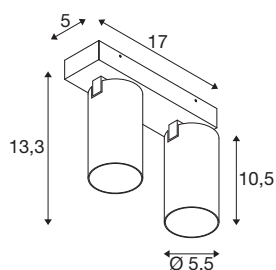

## KAMI

ceiling-mounted light, double, 2x max. 10W, GU10, white/gold

While the members of the KAMi family combine their modern, minimalist design, their characters remain quite different: the new twin-lamp ceiling-mounted light emits a high-quality light that can be adjusted as required. The extremely narrow spotlight with a diameter of 5.5 cm is available in black or white with gold, white and black inner rings. The housing can also be removed which makes it easy to replace the GU10 (QPAR 51) luminaire.

## TECHNICAL DATA

Item no.	1007722
Socket	GU10
Lamp	LED GU10 51mm
Number of sockets	2
Lamps included	No
Tilt range	90 °
Horizontal rotation range	350 °
IP Code	IP20
Impact resistance class	IK 02
Impact resistance	0.2 Joule
Assembly	Surface
Assembly details	Ceiling
Primary nominal voltage	220-240V ~50/60Hz
Safety class	I
Wattage	10 W
Minimum ambient temperature	-20 °C
Maximum ambient temperature	45 °C
Color	white
Length	17 cm
Width	12.5 cm
Height	8.2 cm
Net weight	0.68 kg

Gross weight	0.728 kg
--------------	----------