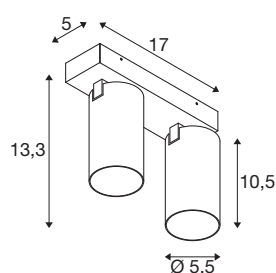

## KAMI

ceiling-mounted light, double, 2x max. 10W, GU10, black/gold

While the members of the KAMi family combine their modern, minimalist design, their characters remain quite different: the new twin-lamp ceiling-mounted light emits a high-quality light that can be adjusted as required. The extremely narrow spotlight with a diameter of 5.5 cm is available in black or white with gold, white and black inner rings. The housing can also be removed which makes it easy to replace the GU10 (QPAR 51) luminaire.

## TECHNICAL DATA

Item no.	1007723
Socket	GU10
Lamp	LED GU10 51mm
Number of sockets	2
Lamps included	No
Tilt range	90 °
Horizontal rotation range	350 °
IP Code	IP20
Impact resistance class	IK 02
Impact resistance	0.2 Joule
Assembly	Surface
Assembly details	Ceiling
Primary nominal voltage	220-240V ~50/60Hz
Safety class	I
Wattage	10 W
Minimum ambient temperature	-20 °C
Maximum ambient temperature	45 °C
Color	black
Length	17 cm
Width	12.5 cm
Height	8.2 cm
Net weight	0.68 kg

Gross weight	0.728 kg
--------------	----------