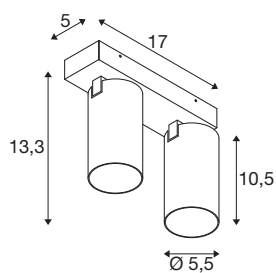

KAMI

ceiling-mounted light, double, 2x max. 10W, GU10, black/white

While the members of the KAMi family combine their modern, minimalist design, their characters remain quite different: the new twin-lamp ceiling-mounted light emits a high-quality light that can be adjusted as required. The extremely narrow spotlight with a diameter of 5.5 cm is available in black or white with gold, white and black inner rings. The housing can also be removed which makes it easy to replace the GU10 (QPAR 51) luminaire.

TECHNICAL DATA

Item no.	1007725
Socket	GU10
Lamp	LED GU10 51mm
Number of sockets	2
Lamps included	No
Tilt range	90 °
Horizontal rotation range	350 °
IP Code	IP20
Impact resistance class	IK 02
Impact resistance	0.2 Joule
Assembly	Surface
Assembly details	Ceiling
Primary nominal voltage	220-240V ~50/60Hz
Safety class	I
Wattage	10 W
Minimum ambient temperature	-20 °C
Maximum ambient temperature	45 °C
Color	black
Length	17 cm
Width	12.5 cm
Height	8.2 cm
Net weight	0.68 kg

Gross weight	0.728 kg
--------------	----------