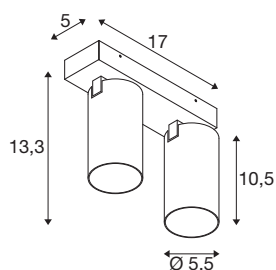

## KAMI

ceiling-mounted light, double, 2x max. 10W, GU10, black

While the members of the KAMi family combine their modern, minimalist design, their characters remain quite different: the new twin-lamp ceiling-mounted light emits a high-quality light that can be adjusted as required. The extremely narrow spotlight with a diameter of 5.5 cm is available in black or white with gold, white and black inner rings. The housing can also be removed which makes it easy to replace the GU10 (QPAR 51) luminaire.

## TECHNICAL DATA

Item no.	1007727
Socket	GU10
Lamp	LED GU10 51mm
Number of sockets	2
Lamps included	No
Tilt range	90 °
Horizontal rotation range	350 °
IP Code	IP20
Impact resistance class	IK 02
Impact resistance	0.2 Joule
Assembly	Surface
Assembly details	Ceiling
Primary nominal voltage	220-240V ~50/60Hz
Safety class	I
Wattage	10 W
Minimum ambient temperature	-20 °C
Maximum ambient temperature	45 °C
Color	black
Length	17 cm
Width	12.5 cm
Height	8.2 cm
Net weight	0.68 kg

Gross weight	0.728 kg
--------------	----------