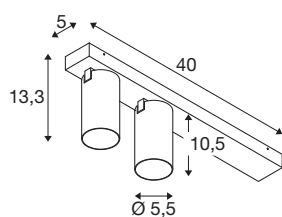

KAMI

ceiling-mounted light, double, long, 2x max. 10W, GU-10, white/gold

While the members of the KAMi family combine their modern, minimalist design, their characters remain quite different: the new twin-lamp and extra-long ceiling-mounted light emits a high-quality light that can be adjusted as required. The extremely narrow spotlight with a diameter of 5.5 cm is available in black or white with gold, white and black inner rings. The housing can also be removed which makes it easy to replace the GU10 (QPAR 51) luminaire.

TECHNICAL DATA

Item no.	1007728
Socket	GU10
Lamp	LED GU10 51mm
Number of sockets	2
Lamps included	No
Tilt range	90 °
Horizontal rotation range	350 °
IP Code	IP20
Impact resistance class	IK 02
Impact resistance	0.2 Joule
Assembly	Surface
Assembly details	Ceiling
Primary nominal voltage	220-240V ~50/60Hz
Safety class	I
Wattage	10 W
Minimum ambient temperature	-20 °C
Maximum ambient temperature	45 °C
Color	white
Length	40 cm
Width	12.5 cm
Height	8.2 cm
Net weight	0.8 kg

Gross weight	0.856 kg
--------------	----------