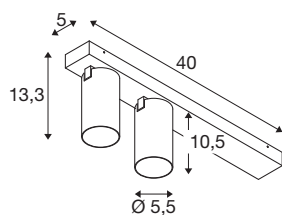

KAMI

ceiling-mounted light, double, long, 2x max. 10W, GU-10, black/gold

While the members of the KAMi family combine their modern, minimalist design, their characters remain quite different: the new twin-lamp and extra-long ceiling-mounted light emits a high-quality light that can be adjusted as required. The extremely narrow spotlight with a diameter of 5.5 cm is available in black or white with gold, white and black inner rings. The housing can also be removed which makes it easy to replace the GU10 (QPAR 51) luminaire.

TECHNICAL DATA

Item no.	1007729
Socket	GU10
Lamp	LED GU10 51mm
Number of sockets	2
Lamps included	No
Tilt range	90 °
Horizontal rotation range	350 °
IP Code	IP20
Impact resistance class	IK 02
Impact resistance	0.2 Joule
Assembly	Surface
Assembly details	Ceiling
Primary nominal voltage	220-240V ~50/60Hz
Safety class	I
Wattage	10 W
Minimum ambient temperature	-20 °C
Maximum ambient temperature	45 °C
Color	black
Length	40 cm
Width	12.5 cm
Height	8.2 cm
Net weight	0.8 kg

Gross weight	0.856 kg
--------------	----------