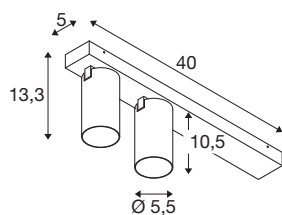

KAMI

ceiling-mounted light, double, long, 2x max. 10W, GU-10, black/white

While the members of the KAMi family combine their modern, minimalist design, their characters remain quite different: the new twin-lamp and extra-long ceiling-mounted light emits a high-quality light that can be adjusted as required. The extremely narrow spotlight with a diameter of 5.5 cm is available in black or white with gold, white and black inner rings. The housing can also be removed which makes it easy to replace the GU10 (QPAR 51) luminaire.

TECHNICAL DATA

Item no.	1007731
Socket	GU10
Lamp	LED GU10 51mm
Number of sockets	2
Lamps included	No
Tilt range	90 °
Horizontal rotation range	350 °
IP Code	IP20
Impact resistance class	IK 02
Impact resistance	0.2 Joule
Assembly	Surface
Assembly details	Ceiling
Primary nominal voltage	220-240V ~50/60Hz
Safety class	I
Wattage	10 W
Minimum ambient temperature	-20 °C
Maximum ambient temperature	45 °C
Color	black
Length	40 cm
Width	12.5 cm
Height	8.2 cm
Net weight	0.8 kg

Gross weight	0.856 kg
--------------	----------