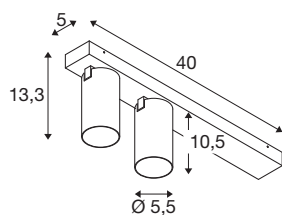

## KAMI

ceiling-mounted light, double, long, 2x max. 10W, GU-10, white

While the members of the KAMi family combine their modern, minimalist design, their characters remain quite different: the new twin-lamp and extra-long ceiling-mounted light emits a high-quality light that can be adjusted as required. The extremely narrow spotlight with a diameter of 5.5 cm is available in black or white with gold, white and black inner rings. The housing can also be removed which makes it easy to replace the GU10 (QPAR 51) luminaire.

## TECHNICAL DATA

Item no.	1007732
Socket	GU10
Lamp	LED GU10 51mm
Number of sockets	2
Lamps included	No
Tilt range	90 °
Horizontal rotation range	350 °
IP Code	IP20
Impact resistance class	IK 02
Impact resistance	0.2 Joule
Assembly	Surface
Assembly details	Ceiling
Primary nominal voltage	220-240V ~50/60Hz
Safety class	I
Wattage	10 W
Minimum ambient temperature	-20 °C
Maximum ambient temperature	45 °C
Color	white
Length	40 cm
Width	12.5 cm
Height	8.2 cm
Net weight	0.8 kg

Gross weight	0.856 kg
--------------	----------