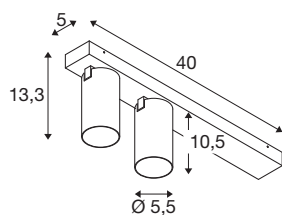

KAMI

ceiling-mounted light, double, long, 2x max. 10W, GU-10, black

While the members of the KAMi family combine their modern, minimalist design, their characters remain quite different: the new twin-lamp and extra-long ceiling-mounted light emits a high-quality light that can be adjusted as required. The extremely narrow spotlight with a diameter of 5.5 cm is available in black or white with gold, white and black inner rings. The housing can also be removed which makes it easy to replace the GU10 (QPAR 51) luminaire.

TECHNICAL DATA

Item no.	1007733
Socket	GU10
Lamp	LED GU10 51mm
Number of sockets	2
Lamps included	No
Tilt range	90 °
Horizontal rotation range	350 °
IP Code	IP20
Impact resistance class	IK 02
Impact resistance	0.2 Joule
Assembly	Surface
Assembly details	Ceiling
Primary nominal voltage	220-240V ~50/60Hz
Safety class	I
Wattage	10 W
Minimum ambient temperature	-20 °C
Maximum ambient temperature	45 °C
Color	black
Length	40 cm
Width	12.5 cm
Height	8.2 cm
Net weight	0.8 kg

Gross weight	0.856 kg
--------------	----------