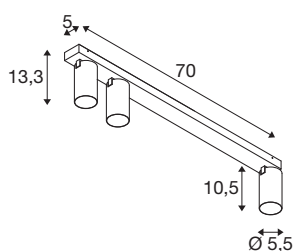

KAMI

ceiling-mounted light, 3x max. 10W, GU10, white/gold

While the members of the KAMi family combine their modern, minimalist design, their characters remain quite different: the new triple-lamp ceiling-mounted light emits a high-quality light that can be adjusted as required. The extremely narrow spotlight with a diameter of 5.5 cm is available in black or white with gold, white and black inner rings. The housing can also be removed which makes it easy to replace the GU10 (QPAR 51) luminaire.

TECHNICAL DATA

Item no.	1007734
Socket	GU10
Lamp	LED GU10 51mm
Number of sockets	3
Lamps included	No
Tilt range	90 °
Horizontal rotation range	350 °
IP Code	IP20
Impact resistance class	IK 02
Impact resistance	0.2 Joule
Assembly	Surface
Assembly details	Ceiling
Primary nominal voltage	220-240V ~50/60Hz
Safety class	I
Wattage	10 W
Minimum ambient temperature	-20 °C
Maximum ambient temperature	45 °C
Color	white
Length	70 cm
Width	12.5 cm
Height	8.2 cm
Net weight	1.34 kg

Gross weight	1.434 kg
--------------	----------