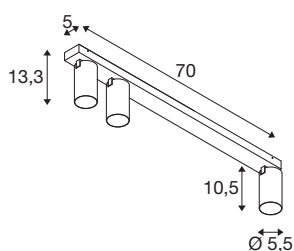

KAMI

ceiling-mounted light, 3x max. 10W, GU10, black/gold

While the members of the KAMi family combine their modern, minimalist design, their characters remain quite different: the new triple-lamp ceiling-mounted light emits a high-quality light that can be adjusted as required. The extremely narrow spotlight with a diameter of 5.5 cm is available in black or white with gold, white and black inner rings. The housing can also be removed which makes it easy to replace the GU10 (QPAR 51) luminaire.

TECHNICAL DATA

Item no.	1007735
Socket	GU10
Lamp	LED GU10 51mm
Number of sockets	3
Lamps included	No
Tilt range	90 °
Horizontal rotation range	350 °
IP Code	IP20
Impact resistance class	IK 02
Impact resistance	0.2 Joule
Assembly	Surface
Assembly details	Ceiling
Primary nominal voltage	220-240V ~50/60Hz
Safety class	I
Wattage	10 W
Minimum ambient temperature	-20 °C
Maximum ambient temperature	45 °C
Color	black
Length	70 cm
Width	12.5 cm
Height	8.2 cm
Net weight	1.34 kg

Gross weight	1.434 kg
--------------	----------