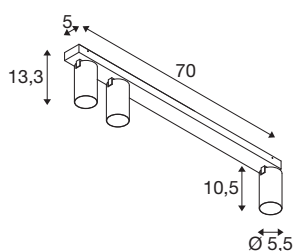

KAMI

ceiling-mounted light, 3x max. 10W, GU10, black/white

While the members of the KAMi family combine their modern, minimalist design, their characters remain quite different: the new triple-lamp ceiling-mounted light emits a high-quality light that can be adjusted as required. The extremely narrow spotlight with a diameter of 5.5 cm is available in black or white with gold, white and black inner rings. The housing can also be removed which makes it easy to replace the GU10 (QPAR 51) luminaire.

TECHNICAL DATA

Item no.	1007737
Socket	GU10
Lamp	LED GU10 51mm
Number of sockets	3
Lamps included	No
Tilt range	90 °
Horizontal rotation range	350 °
IP Code	IP20
Impact resistance class	IK 02
Impact resistance	0.2 Joule
Assembly	Surface
Assembly details	Ceiling
Primary nominal voltage	220-240V ~50/60Hz
Safety class	I
Wattage	10 W
Minimum ambient temperature	-20 °C
Maximum ambient temperature	45 °C
Color	black
Length	70 cm
Width	12.5 cm
Height	8.2 cm
Net weight	1.34 kg

Gross weight	1.434 kg
--------------	----------