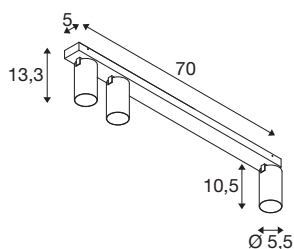

KAMI

ceiling-mounted light, 3x max. 10W, GU10, white

While the members of the KAMi family combine their modern, minimalist design, their characters remain quite different: the new triple-lamp ceiling-mounted light emits a high-quality light that can be adjusted as required. The extremely narrow spotlight with a diameter of 5.5 cm is available in black or white with gold, white and black inner rings. The housing can also be removed which makes it easy to replace the GU10 (QPAR 51) luminaire.

TECHNICAL DATA

Item no.	1007738
Socket	GU10
Lamp	LED GU10 51mm
Number of sockets	3
Lamps included	No
Tilt range	90 °
Horizontal rotation range	350 °
IP Code	IP20
Impact resistance class	IK 02
Impact resistance	0.2 Joule
Assembly	Surface
Assembly details	Ceiling
Primary nominal voltage	220-240V ~50/60Hz
Safety class	I
Wattage	10 W
Minimum ambient temperature	-20 °C
Maximum ambient temperature	45 °C
Color	white
Length	70 cm
Width	12.5 cm
Height	8.2 cm
Net weight	1.34 kg

Gross weight	1.434 kg
--------------	----------