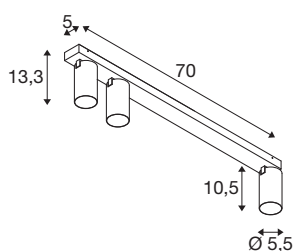

KAMI

ceiling-mounted light, 3x max. 10W, GU10, black

While the members of the KAMi family combine their modern, minimalist design, their characters remain quite different: the new triple-lamp ceiling-mounted light emits a high-quality light that can be adjusted as required. The extremely narrow spotlight with a diameter of 5.5 cm is available in black or white with gold, white and black inner rings. The housing can also be removed which makes it easy to replace the GU10 (QPAR 51) luminaire.

TECHNICAL DATA

Item no.	1007739
Socket	GU10
Lamp	LED GU10 51mm
Number of sockets	3
Lamps included	No
Tilt range	90 °
Horizontal rotation range	350 °
IP Code	IP20
Impact resistance class	IK 02
Impact resistance	0.2 Joule
Assembly	Surface
Assembly details	Ceiling
Primary nominal voltage	220-240V ~50/60Hz
Safety class	I
Wattage	10 W
Minimum ambient temperature	-20 °C
Maximum ambient temperature	45 °C
Color	black
Length	70 cm
Width	12.5 cm
Height	8.2 cm
Net weight	1.34 kg

Gross weight	1.434 kg
--------------	----------