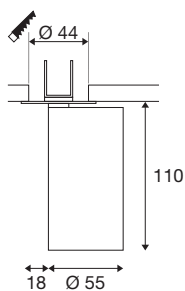

KAMI

recessed ceiling light, 1x max. 10W, GU10, white/gold

While the members of the KAMi family combine their modern, minimalist design, their characters remain quite different: the new single-lamp recessed ceiling light emits a high-quality light that can be adjusted as required. The extremely narrow spotlight with a diameter of 5.5 cm is available in black or white with gold, white and black inner rings. The housing can also be removed which makes it easy to replace the GU10 (QPAR 51) luminaire.

TECHNICAL DATA

Item no.	1007740
Socket	GU10
Lamp	LED GU10 51mm
Number of sockets	1
Lamps included	No
Tilt range	90 °
Horizontal rotation range	350 °
IP Code	IP20
Impact resistance class	IK 02
Impact resistance	0.2 Joule
Assembly	Recessed
Assembly details	Ceiling
Primary nominal voltage	220-240V ~50/60Hz
Safety class	II
Wattage	10 W
Minimum ambient temperature	-20 °C
Maximum ambient temperature	45 °C
Color	white
Length	12.5 cm
Width	5.5 cm
Height	5.8 cm
Net weight	0.33 kg

Gross weight	0.353 kg
Shape of cut-out	round
Installation depth	7 cm
Installation diameter	4.4 cm