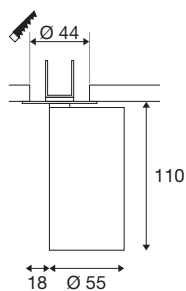

KAMI

recessed ceiling light, 1x max. 10W, GU10, black/gold

While the members of the KAMi family combine their modern, minimalist design, their characters remain quite different: the new single-lamp recessed ceiling light emits a high-quality light that can be adjusted as required. The extremely narrow spotlight with a diameter of 5.5 cm is available in black or white with gold, white and black inner rings. The housing can also be removed which makes it easy to replace the GU10 (QPAR 51) luminaire.

TECHNICAL DATA

Item no.	1007741
Socket	GU10
Lamp	LED GU10 51mm
Number of sockets	1
Lamps included	No
Tilt range	90 °
Horizontal rotation range	350 °
IP Code	IP20
Impact resistance class	IK 02
Impact resistance	0.2 Joule
Assembly	Recessed
Assembly details	Ceiling
Primary nominal voltage	220-240V ~50/60Hz
Safety class	II
Wattage	10 W
Minimum ambient temperature	-20 °C
Maximum ambient temperature	45 °C
Color	black
Length	12.5 cm
Width	5.5 cm
Height	5.8 cm
Net weight	0.33 kg

Gross weight	0.353 kg
Shape of cut-out	round
Installation depth	7 cm
Installation diameter	4.4 cm