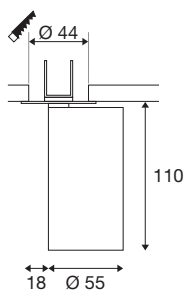

KAMI

recessed ceiling light, 1x max. 10W, GU10, white/black

While the members of the KAMi family combine their modern, minimalist design, their characters remain quite different: the new single-lamp recessed ceiling light emits a high-quality light that can be adjusted as required. The extremely narrow spotlight with a diameter of 5.5 cm is available in black or white with gold, white and black inner rings. The housing can also be removed which makes it easy to replace the GU10 (QPAR 51) luminaire.

TECHNICAL DATA

Item no.	1007742
Socket	GU10
Lamp	LED GU10 51mm
Number of sockets	1
Lamps included	No
Tilt range	90 °
Horizontal rotation range	350 °
IP Code	IP20
Impact resistance class	IK 02
Impact resistance	0.2 Joule
Assembly	Recessed
Assembly details	Ceiling
Primary nominal voltage	220-240V ~50/60Hz
Safety class	II
Wattage	10 W
Minimum ambient temperature	-20 °C
Maximum ambient temperature	45 °C
Color	white
Length	12.5 cm
Width	5.5 cm
Height	5.8 cm
Net weight	0.33 kg

Gross weight	0.353 kg
Shape of cut-out	round
Installation depth	7 cm
Installation diameter	4.4 cm