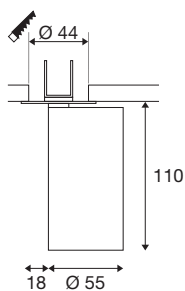

## KAMI

recessed ceiling light, 1x max. 10W, GU10, black/white

While the members of the KAMi family combine their modern, minimalist design, their characters remain quite different: the new single-lamp recessed ceiling light emits a high-quality light that can be adjusted as required. The extremely narrow spotlight with a diameter of 5.5 cm is available in black or white with gold, white and black inner rings. The housing can also be removed which makes it easy to replace the GU10 (QPAR 51) luminaire.

## TECHNICAL DATA

Item no.	1007743
Socket	GU10
Lamp	LED GU10 51mm
Number of sockets	1
Lamps included	No
Tilt range	90 °
Horizontal rotation range	350 °
IP Code	IP20
Impact resistance class	IK 02
Impact resistance	0.2 Joule
Assembly	Recessed
Assembly details	Ceiling
Primary nominal voltage	220-240V ~50/60Hz
Safety class	II
Wattage	10 W
Minimum ambient temperature	-20 °C
Maximum ambient temperature	45 °C
Color	black
Length	12.5 cm
Width	5.5 cm
Height	5.8 cm
Net weight	0.33 kg

<b>Gross weight</b>	0.353 kg
<b>Shape of cut-out</b>	round
<b>Installation depth</b>	7 cm
<b>Installation diameter</b>	4.4 cm