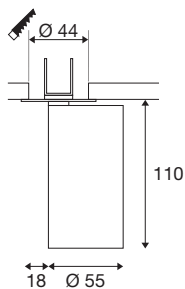

## KAMI

recessed ceiling light, 1x max. 10W, GU10, white

While the members of the KAMi family combine their modern, minimalist design, their characters remain quite different: the new single-lamp recessed ceiling light emits a high-quality light that can be adjusted as required. The extremely narrow spotlight with a diameter of 5.5 cm is available in black or white with gold, white and black inner rings. The housing can also be removed which makes it easy to replace the GU10 (QPAR 51) luminaire.

## TECHNICAL DATA

Item no.	1007744
Socket	GU10
Lamp	LED GU10 51mm
Number of sockets	1
Lamps included	No
Tilt range	90 °
Horizontal rotation range	350 °
IP Code	IP20
Impact resistance class	IK 02
Impact resistance	0.2 Joule
Assembly	Recessed
Assembly details	Ceiling
Primary nominal voltage	220-240V ~50/60Hz
Safety class	II
Wattage	10 W
Minimum ambient temperature	-20 °C
Maximum ambient temperature	45 °C
Color	white
Length	12.5 cm
Width	5.5 cm
Height	5.8 cm
Net weight	0.33 kg

<b>Gross weight</b>	0.353 kg
<b>Shape of cut-out</b>	round
<b>Installation depth</b>	7 cm
<b>Installation diameter</b>	4.4 cm