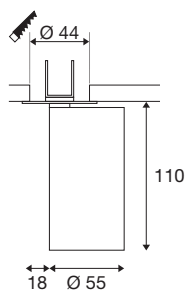

KAMI

recessed ceiling light, 1x max. 10W, GU10, black

While the members of the KAMi family combine their modern, minimalist design, their characters remain quite different: the new single-lamp recessed ceiling light emits a high-quality light that can be adjusted as required. The extremely narrow spotlight with a diameter of 5.5 cm is available in black or white with gold, white and black inner rings. The housing can also be removed which makes it easy to replace the GU10 (QPAR 51) luminaire.

TECHNICAL DATA

| | |
|-----------------------------|-------------------|
| Item no. | 1007745 |
| Socket | GU10 |
| Lamp | LED GU10 51mm |
| Number of sockets | 1 |
| Lamps included | No |
| Tilt range | 90 ° |
| Horizontal rotation range | 350 ° |
| IP Code | IP20 |
| Impact resistance class | IK 02 |
| Impact resistance | 0.2 Joule |
| Assembly | Recessed |
| Assembly details | Ceiling |
| Primary nominal voltage | 220-240V ~50/60Hz |
| Safety class | II |
| Wattage | 10 W |
| Minimum ambient temperature | -20 °C |
| Maximum ambient temperature | 45 °C |
| Color | black |
| Length | 12.5 cm |
| Width | 5.5 cm |
| Height | 5.8 cm |
| Net weight | 0.33 kg |

| | |
|------------------------------|----------|
| Gross weight | 0.353 kg |
| Shape of cut-out | round |
| Installation depth | 7 cm |
| Installation diameter | 4.4 cm |