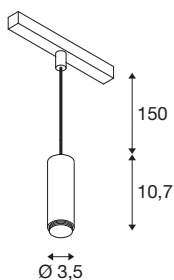

## TECHNICAL DATA

Item no.	1007748
Number of different light outlets	1
IP Code	IP20
Impact resistance class	IK 02
Impact resistance	0.2 Joule
Assembly details	Track,Track Ceiling
Dimmable	Yes
Dimming technology	DALI 2
Primary nominal voltage	48V
Secondary power / voltage	200 mA
Safety class	III
Wattage	8 W
Minimum ambient temperature	0 °C
Maximum ambient temperature	35 °C
Lumen	700 lm
Colour temperature	3000 Kelvin
Beam angle	40 °
Color	white
CRI	90
LXXBXX data	L80B50
Service life	50000 h
Risk Group	1

Height	10.7 cm
Diameter	3.45 cm
Pendant length	150 cm
Net weight	0.234 kg
Gross weight	0.25 kg