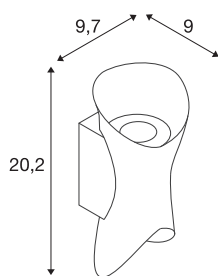

## MODELA

wall light, up/down, 2700K, PHASE, white/gold

The unusually styled MODELA up/down wall light brings the interior design trend for organic shapes into your exterior space. The IP65-certified outdoor lights are available in white, black or with gold accents. The softly curved design creates a sharply defined cone of light that provides warm white (2700 K) and dimmable accents. Ideal for illuminating facades in an elegant, atmospheric and long-lasting way (L80, 50,000h).

## TECHNICAL DATA

Item no.	1007806
Number of different light outlets	2
IP Code	IP65
Impact resistance class	IK 07
Impact resistance	0.2 Joule
Assembly	Surface
Assembly details	Wall
Dimmable	Yes
Dimming technology	trailing edge
Number of through-wires	65
Primary nominal voltage	220-240V ~50Hz
Secondary power / voltage	95 mA
Safety class	I
Wattage	7.5 W
Minimum ambient temperature	-20 °C
Maximum ambient temperature	45 °C
Number of luminaires at LS B16A	213
Number of luminaires at LS C16A	213
Level of inrush current	3.44 A
Duration of inrush current	48.4 µs
Temperature at glass (light emission)	58 °C
Stroboscopic effect (SVM)	0.01

## Light Source

1907083	
---------	---

<b>Lumen</b>	810 lm
<b>Colour temperature</b>	2700 Kelvin
<b>Beam angle</b>	60 °
<b>Color</b>	white
<b>CRI</b>	80
<b>LXXBXX data</b>	L80B50
<b>Service life</b>	50000 h
<b>Risk Group</b>	1
<b>Width</b>	9.7 cm
<b>Height</b>	20.2 cm
<b>Depth</b>	9 cm
<b>Net weight</b>	0.62 kg
<b>Gross weight</b>	0.663 kg