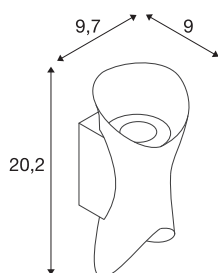

MODELA

wall light, up/down, 2700K, PHASE, black/gold

The unusually styled MODELA up/down wall light brings the interior design trend for organic shapes into your exterior space. The IP65-certified outdoor lights are available in white, black or with gold accents. The softly curved design creates a sharply defined cone of light that provides warm white (2700 K) and dimmable accents. Ideal for illuminating facades in an elegant, atmospheric and long-lasting way (L80, 50,000h).

TECHNICAL DATA

Item no.	1007807
Number of different light outlets	2
IP Code	IP65
Impact resistance class	IK 07
Impact resistance	0.2 Joule
Assembly	Surface
Assembly details	Wall
Dimmable	Yes
Dimming technology	trailing edge
Number of through-wires	65
Primary nominal voltage	220-240V ~50Hz
Secondary power / voltage	95 mA
Safety class	I
Wattage	7.5 W
Minimum ambient temperature	-20 °C
Maximum ambient temperature	45 °C
Number of luminaires at LS B16A	213
Number of luminaires at LS C16A	213
Level of inrush current	3.44 A
Duration of inrush current	48.4 µs
Temperature at glass (light emission)	58 °C
Stroboscopic effect (SVM)	0.01

Light Source

1907083	
---------	---

Lumen	810 lm
Colour temperature	2700 Kelvin
Beam angle	60 °
Color	black
CRI	80
LXXBXX data	L80B50
Service life	50000 h
Risk Group	1
Width	9.7 cm
Height	20.2 cm
Depth	9 cm
Net weight	0.62 kg
Gross weight	0.663 kg