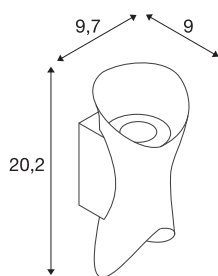

## MODELA

wall light, up/down, 2700K, PHASE, black

The unusually styled MODELA up/down wall light brings the interior design trend for organic shapes into your exterior space. The IP65-certified outdoor lights are available in white, black or with gold accents. The softly curved design creates a sharply defined cone of light that provides warm white (2700 K) and dimmable accents. Ideal for illuminating facades in an elegant, atmospheric and long-lasting way (L80, 50,000h).

## TECHNICAL DATA

Item no.	1007808
Number of different light outlets	2
IP Code	IP65
Impact resistance class	IK 07
Impact resistance	0.2 Joule
Assembly	Surface
Assembly details	Wall
Dimmable	Yes
Dimming technology	trailing edge
Number of through-wires	65
Primary nominal voltage	220-240V ~50Hz
Secondary power / voltage	95 mA
Safety class	I
Wattage	7.5 W
Minimum ambient temperature	-20 °C
Maximum ambient temperature	45 °C
Number of luminaires at LS B16A	213
Number of luminaires at LS C16A	213
Level of inrush current	3.44 A
Duration of inrush current	48.4 µs
Temperature at glass (light emission)	58 °C
Stroboscopic effect (SVM)	0.01

## Light Source

1907083	
---------	---

<b>Lumen</b>	770 lm
<b>Colour temperature</b>	2700 Kelvin
<b>Beam angle</b>	60 °
<b>Color</b>	black
<b>CRI</b>	80
<b>LXXBXX data</b>	L80B50
<b>Service life</b>	50000 h
<b>Risk Group</b>	1
<b>Width</b>	9.7 cm
<b>Height</b>	20.2 cm
<b>Depth</b>	9 cm
<b>Net weight</b>	0.62 kg
<b>Gross weight</b>	0.663 kg