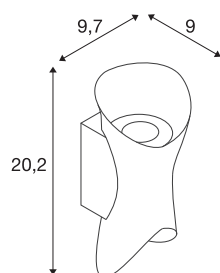

MODELA

wall light, up/down, 2700K, PHASE, white

The unusually styled MODELA up/down wall light brings the interior design trend for organic shapes into your exterior space. The IP65-certified outdoor lights are available in white, black or with gold accents. The softly curved design creates a sharply defined cone of light that provides warm white (2700 K) and dimmable accents. Ideal for illuminating facades in an elegant, atmospheric and long-lasting way (L80, 50,000h).

TECHNICAL DATA

Item no.	1007809
Number of different light outlets	2
IP Code	IP65
Impact resistance class	IK 07
Impact resistance	0.2 Joule
Assembly	Surface
Assembly details	Wall
Dimmable	Yes
Dimming technology	trailing edge
Number of through-wires	65
Primary nominal voltage	220-240V ~50Hz
Secondary power / voltage	95 mA
Safety class	I
Wattage	7.5 W
Minimum ambient temperature	-20 °C
Maximum ambient temperature	45 °C
Number of luminaires at LS B16A	213
Number of luminaires at LS C16A	213
Level of inrush current	3.44 A
Duration of inrush current	48.4 µs
Temperature at glass (light emission)	58 °C
Stroboscopic effect (SVM)	0.01

Light Source

1907083	
---------	---

Lumen	800 lm
Colour temperature	2700 Kelvin
Beam angle	60 °
Color	white
CRI	80
LXXBXX data	L80B50
Service life	50000 h
Risk Group	1
Width	9.7 cm
Height	20.2 cm
Depth	9 cm
Net weight	0.62 kg
Gross weight	0.663 kg