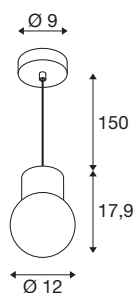

VARYT

pendant light, 150cm, E14, 6W, chrome

The VARYT pendant light brings modern, elegant and exclusive SLV design to every bathroom. The high-quality aluminium and steel-finished lights are available in four trendsetting colours. The white Triplex glass shade emits a homogenous light that transforms any angle into a feel-good oasis. Thanks to its IP44 protection class, the VARYT is naturally also protected against water spray. You can choose from two different glass shades (lined or pleated) which are available as an accessory.

TECHNICAL DATA

Item no.	1007813
IP Code	IP20
Impact resistance class	IK 02
Impact resistance	0.2 Joule
Assembly	Surface
Assembly details	Ceiling
Primary nominal voltage	220-240V ~50/60Hz
Safety class	I
Minimum ambient temperature	-20 °C
Maximum ambient temperature	40 °C
Color	chrome
Height	17.9 cm
Diameter	12 cm
Pendant length	150 cm
Net weight	0.842 kg
Gross weight	0.901 kg