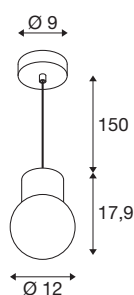

## VARYT

pendant light, 150cm, E14, 6W, black

The VARYT pendant light brings modern, elegant and exclusive SLV design to every bathroom. The high-quality aluminium and steel-finished lights are available in four trendsetting colours. The white Triplex glass shade emits a homogenous light that transforms any angle into a feel-good oasis. Thanks to its IP44 protection class, the VARYT is naturally also protected against water spray. You can choose from two different glass shades (lined or pleated) which are available as an accessory.

## TECHNICAL DATA

Item no.	1007815
Socket	E14
Lamp	C35
Number of sockets	1
Lamps included	No
IP Code	IP20
Impact resistance class	IK 02
Impact resistance	0.2 Joule
Assembly	Surface
Assembly details	Ceiling
Primary nominal voltage	220-240V ~50/60Hz
Safety class	I
Wattage	6 W
Minimum ambient temperature	-20 °C
Maximum ambient temperature	40 °C
Color	black
Height	17.9 cm
Diameter	12 cm
Pendant length	150 cm
Net weight	0.842 kg
Gross weight	0.901 kg