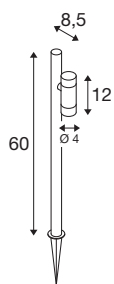

HELIA SLIM Pole

single, LED outdoor free-standing light, black IP65 3000K

With its minimalist design and black finish, the HELIA SLIM free-standing lamp blends naturally into any outdoor environment. While the warm white light (3000 K) radiates a particularly cosy atmosphere, the high-quality coating makes long-lasting use (L70B50, 50,000h) possible even near the coast. Thanks to the 1.5 m cable with Schuko plug (IP44), the location of the bollard light, which is equipped with 6 W lamp heads and 38° optics, can be easily varied.

TECHNICAL DATA

Item no.	1007868
Number of different light outlets	1
Rotating or tilting	tiltable
IP Code	IP65
Impact resistance class	IK 03
Assembly	Mobile
Primary nominal voltage	220-240V ~50/60Hz
Secondary power / voltage	500 mA
Safety class	I
Wattage	6 W
Minimum ambient temperature	-20 °C
Maximum ambient temperature	40 °C
Number of luminaires at LS B16A	116
Number of luminaires at LS C16A	116
Level of inrush current	4.92 A
Duration of inrush current	94 µs
Temperature at glass (light emission)	60 °C
Stroboscopic effect (SVM)	0
Lumen	450 lm
Colour temperature	3000 Kelvin
Beam angle	38 °
Color	black

Light Source

1116699	
---------	---

CRI	80
LXXBXX data	L70B50
Service life	50000 h
Risk Group	1
Width	12 cm
Height	60 cm
Depth	8.5 cm
Net weight	0.77 kg
Gross weight	0.824 kg