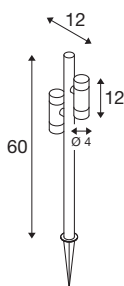

HELIA SLIM Pole

double, LED outdoor free-standing light, black IP65 3000K

With its minimalist design and black finish, the HELIA SLIM free-standing lamp blends naturally into any outdoor environment. While the warm white light (3000 K) radiates a particularly cosy atmosphere, the high-quality coating makes long-lasting use (L70B50, 50,000h) possible even near the coast. Thanks to the 1.5 m cable with Schuko plug (IP44), the location of the bollard light, which is equipped with 6 W lamp heads and 38° optics, can be easily varied.

TECHNICAL DATA

Item no.	1007869
Number of different light outlets	2
Rotating or tilting	tiltable
IP Code	IP65
Impact resistance class	IK 03
Assembly	Mobile
Primary nominal voltage	220-240V ~50/60Hz
Secondary power / voltage	500 mA
Safety class	I
Wattage	12 W
Minimum ambient temperature	-20 °C
Maximum ambient temperature	40 °C
Number of luminaires at LS B16A	116
Number of luminaires at LS C16A	116
Level of inrush current	4.92 A
Duration of inrush current	94 µs
Temperature at glass (light emission)	60 °C
Stroboscopic effect (SVM)	0
Lumen	900 lm
Colour temperature	3000 Kelvin
Beam angle	38 °
Color	black

Light Source

1116699	
---------	---

CRI	80
LXXBXX data	L70B50
Service life	50000 h
Risk Group	1
Width	12 cm
Height	60 cm
Depth	12 cm
Net weight	0.96 kg
Gross weight	1.027 kg