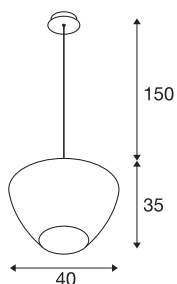

PANTILO CONVEX 40

pendant light, 150cm, E27, max. 40W, copper

PANTILO CONVEX is the name of the SLV pendant light with a unique design, whose outwardly curved glass shade is now also available in the colours copper, gold and white. The various cable lengths (150 cm / 250 cm), which can also be shortened, cover all installation heights. A suspended highlight in glass for hotels, restaurants or private living spaces, whose eye-catching effect can be further enhanced by installing several lights as a cloud.

TECHNICAL DATA

Item no.	1007876
Socket	E27
IP Code	IP20
Assembly	Surface
Assembly details	Ceiling
Primary nominal voltage	220-240V ~50/60Hz
Safety class	I
Wattage	40 W
Ambient temperature	25 °C
Color	chrome
Height	35 cm
Diameter	40 cm
Pendant length	150 cm
Net weight	2.7 kg
Gross weight	2.889 kg

Recommended lamp

1005305	A60 E27 Mirrorhead , chrome LED light, 7.5W 2700K CRI90 180°
1005265	ST64 E27 , gold LED ligh- t, 7.5W 2500K CRI90 320°
1005303	A60 E27 , transparent LED light, 7.5W 2700K CRI90 320°
1005286	QT14 G9 , White LED light, 3.6W 3000K CRI90 300°