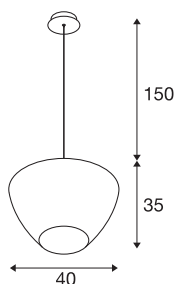

PANTILO CONVEX 40

pendant light, 150cm, E27, max. 40W, gold

PANTILO CONVEX is the name of the SLV pendant light with a unique design, whose outwardly curved glass shade is now also available in the colours copper, gold and white. The various cable lengths (150 cm / 250 cm), which can also be shortened, cover all installation heights. A suspended highlight in glass for hotels, restaurants or private living spaces, whose eye-catching effect can be further enhanced by installing several lights as a cloud.

TECHNICAL DATA

Item no.	1007877
Socket	E27
IP Code	IP20
Assembly	Surface
Assembly details	Ceiling
Primary nominal voltage	220-240V ~50/60Hz
Safety class	I
Wattage	40 W
Ambient temperature	25 °C
Color	chrome
Height	35 cm
Diameter	40 cm
Pendant length	150 cm
Net weight	2.7 kg
Gross weight	2.889 kg

Recommended lamp

1005305	A60 E27 Mirrorhead , chrome LED light, 7.5W 2700K CRI90 180°
1005265	ST64 E27 , gold LED ligh- t, 7.5W 2500K CRI90 320°
1005303	A60 E27 , transparent LED light, 7.5W 2700K CRI90 320°
1005286	QT14 G9 , White LED light, 3.6W 3000K CRI90 300°