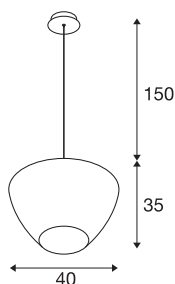

PANTILO CONVEX 40

pendant light, 150cm, E27, max. 40W, white

PANTILO CONVEX is the name of the SLV pendant light with a unique design, whose outwardly curved glass shade is now also available in the colours copper, gold and white. The various cable lengths (150 cm / 250 cm), which can also be shortened, cover all installation heights. A suspended highlight in glass for hotels, restaurants or private living spaces, whose eye-catching effect can be further enhanced by installing several lights as a cloud.

TECHNICAL DATA

Item no.	1007878
Socket	E27
IP Code	IP20
Assembly	Surface
Assembly details	Ceiling
Primary nominal voltage	220-240V ~50/60Hz
Safety class	I
Wattage	40 W
Ambient temperature	25 °C
Color	chrome
Height	35 cm
Diameter	40 cm
Pendant length	150 cm
Net weight	2.7 kg
Gross weight	2.889 kg

Recommended lamp

1005305	A60 E27 Mirrorhead , chrome LED light, 7.5W 2700K CRI90 180°
1005265	ST64 E27 , gold LED ligh- t, 7.5W 2500K CRI90 320°
1005303	A60 E27 , transparent LED light, 7.5W 2700K CRI90 320°
1005286	QT14 G9 , White LED light, 3.6W 3000K CRI90 300°