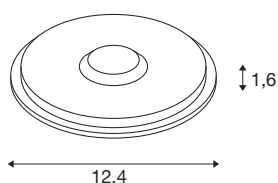

BIG PLOT module

aluminium, 3000K

PLOT is the module for creating lighting effects and directional lighting in outdoor areas. Extraordinary lighting effects can be created with this BIG PLOT module made of aluminium and polymethylmethacrylate (PMMA). BIG PLOT is a winner with its high quality, and not only in the colour aluminium. The IP 67 protection class provides optimum protection.

TECHNICAL DATA

Item no.	1008000
IP Code	IP67
Impact resistance class	IK 06
Impact resistance	1 Joule
Assembly	Surface
Assembly details	Ground,Ground with Acc.
Primary nominal voltage	220-240V ~50/60Hz
Wattage	4.9 W
Minimum ambient temperature	-25 °C
Maximum ambient temperature	45 °C
Level of inrush current	28 A
Duration of inrush current	84 µs
Stroboscopic effect (SVM)	0.4
Lumen	540 lm
Colour temperature	3000 Kelvin
Beam angle	180 °
Color	aluminium
CRI	80
LXXBXX data	L70B50
Service life	35000 h
Length	12.4 cm
Width	12.4 cm

Height	1.6 cm
Depth	12.4 cm
Diameter	12.4 cm
Net weight	0.341 kg
Gross weight	0.47 kg