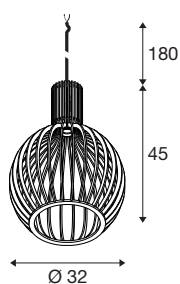

## WUD

pendant light, E27, ball shape, open cable end, 1x max. 60W, black

Natural material combined with modern style: discover the new WUD pendant lights made of wood, which are available with round, semi-circular, conical and cylindrical shades. WUD can also be combined with FITU/FENDA canopies or a track adapter for even more versatile applications. The trendy design blends perfectly into modern interiors. The magnificent visual effect of the WUD luminaire range can be enhanced by using decorative light sources.

## TECHNICAL DATA

Item no.	1008044
Socket	E27
Number of sockets	1
IP Code	IP20
Impact resistance	0.35 Joule
Assembly	Surface
Assembly details	Ceiling with Acc.
Primary nominal voltage	220-240V ~50/60Hz
Safety class	II
Wattage	60 W
Minimum ambient temperature	-20 °C
Maximum ambient temperature	40 °C
Color	matt natural
Height	45 cm
Diameter	32 cm
Pendant length	180 cm
Net weight	0.55 kg
Gross weight	1.6 kg