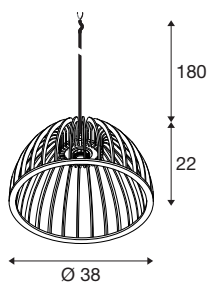

WUD

pendant light, E27, half round, open cable end, 1 x max. 60W, black

Natural material combined with modern style: discover the new WUD pendant lights made of wood, which are available with round, semi-circular, conical and cylindrical shades. WUD can also be combined with FITU/FENDA canopies or a track adapter for even more versatile applications. The trendy design blends perfectly into modern interiors. The magnificent visual effect of the WUD luminaire range can be enhanced by using decorative light sources.

TECHNICAL DATA

Item no.	1008045
Socket	E27
Number of sockets	1
IP Code	IP20
Impact resistance	0.35 Joule
Assembly	Surface
Assembly details	Ceiling with Acc.
Primary nominal voltage	220-240V ~50/60Hz
Safety class	II
Wattage	60 W
Minimum ambient temperature	-20 °C
Maximum ambient temperature	40 °C
Color	matt natural
Height	22 cm
Diameter	38 cm
Pendant length	180 cm
Net weight	0.3 kg
Gross weight	1.4 kg

Recommended lamp

1008157	LED Globe 125 Half Moon , LED bulb, E27, PHASE, 7W, 2700K
1008159	LED Globe 125 2x slanting Soft Curve , LED bulb, smokey, E27, PHASE, 6W, 1900K

Accessories

1006377	FITU , Surface-mounted ceiling rose gold
1004675	FITU , built in rose white
145990	PENDANT ADAPTER , for 240V 3-phase track, black, incl. installation accessories
143120	PENDANT ADAPTER , for 1-phase high-voltage surface-mounted track, black, incl. strain relief and threaded piece
1004746	FITU , ceiling rose chrome
1002163	FITU single canopy , soft gold
1004745	FITU , ceiling rose white
1001542	PENDANT ADAPTER , for 240V 3-circuit track, traffic white, incl. installation accessories
145994	PENDANT ADAPTER , for 240V 3-phase track, grey, incl. installation accessories
132600	CEILING PLATE FITU , single ceiling plate, round, black, incl. strain-relief
1004744	FITU , ceiling rose black
132601	CEILING PLATE FITU , single ceiling plate, round, white, incl. strain-relief