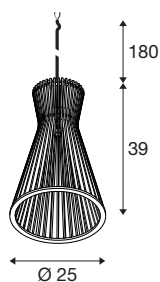

WUD

pendant light, E27, conical, open cable end, 1 x max. 60W, black

Natural material combined with modern style: discover the new WUD pendant lights made of wood, which are available with round, semi-circular, conical and cylindrical shades. WUD can also be combined with FITU/FENDA canopies or a track adapter for even more versatile applications. The trendy design blends perfectly into modern interiors. The magnificent visual effect of the WUD luminaire range can be enhanced by using decorative light sources.

TECHNICAL DATA

Item no.	1008046
Socket	E27
Number of sockets	1
IP Code	IP20
Impact resistance	0.35 Joule
Assembly	Surface
Assembly details	Ceiling with Acc.
Primary nominal voltage	220-240V ~50/60Hz
Safety class	II
Wattage	60 W
Minimum ambient temperature	-20 °C
Maximum ambient temperature	40 °C
Color	matt natural
Height	39 cm
Diameter	25 cm
Pendant length	180 cm
Net weight	0.5 kg
Gross weight	1.46 kg