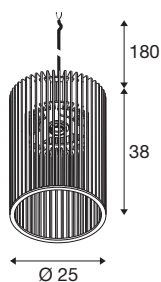

WUD

pendant light, E27, cylindrical, open cable end, 1 x max. 60W, black

Natural material combined with modern style: discover the new WUD pendant lights made of wood, which are available with round, semi-circular, conical and cylindrical shades. WUD can also be combined with FITU/FENDA canopies or a track adapter for even more versatile applications. The trendy design blends perfectly into modern interiors. The magnificent visual effect of the WUD luminaire range can be enhanced by using decorative light sources.

TECHNICAL DATA

| | |
|-----------------------------|-------------------|
| Item no. | 1008047 |
| Socket | E27 |
| Number of sockets | 1 |
| IP Code | IP20 |
| Impact resistance | 0.35 Joule |
| Assembly | Surface |
| Assembly details | Ceiling with Acc. |
| Primary nominal voltage | 220-240V ~50/60Hz |
| Safety class | II |
| Wattage | 60 W |
| Minimum ambient temperature | -20 °C |
| Maximum ambient temperature | 40 °C |
| Color | matt natural |
| Height | 38 cm |
| Diameter | 25 cm |
| Pendant length | 180 cm |
| Net weight | 0.84 kg |
| Gross weight | 1.68 kg |