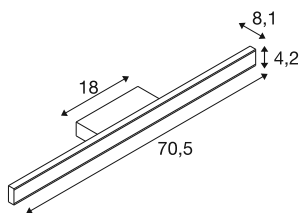

ONE LINEAR 70

wall-mounted light, UP/DOWN, 2700/3000K, PHASE, black

ONE LINEAR extends the popular SLV luminaire family with high-quality wall luminaires that are available in two new lengths (50 cm and 70 cm). The up/down lighting with an adjustable colour temperature (2700K/3000K) and the PHASE dimming function conjures up an extremely elegant and flexible lighting mood. Thanks to its IP44 protection rating, the ONE LINEAR wall light is a stylish highlight not only in hotels, restaurants and living rooms, but also in bathrooms.

TECHNICAL DATA

| | |
|-----------------------------------|-----------------------------|
| Item no. | 1008081 |
| Number of different light outlets | 2 |
| IP Code | IP44 |
| Assembly | Surface |
| Assembly details | Wall |
| Dimmable | Yes |
| Dimming technology | Leading edge, trailing edge |
| Primary nominal voltage | 220-240V ~50/60Hz |
| Secondary power / voltage | 500 mA |
| Safety class | I |
| Wattage | 20 W |
| Minimum ambient temperature | -20 °C |
| Maximum ambient temperature | 45 °C |
| Number of luminaires at LS B16A | 114 |
| Number of luminaires at LS C16A | 114 |
| Level of inrush current | 5 A |
| Duration of inrush current | 100 µs |
| Stroboscopic effect (SVM) | 0.4 |
| Lumen | 990/1100 lm |
| Colour temperature | 2700/3000 Kelvin |
| Beam angle | 120 ° |
| Color | matt white/matt black |

Light Source

| | | | |
|---------|---|--------------|---------|
| 1679802 |  | CRI | 90 |
| | | LXXBXX data | L80B10 |
| | | Service life | 50000 h |
| | | Risk Group | 1 |
| | | Width | 70.5 cm |
| | | Height | 4.2 cm |
| | | Depth | 8.1 cm |
| | | Net weight | 0.92 kg |
| | | Gross weight | 1 kg |