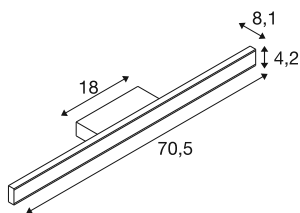

ONE LINEAR 70

wall-mounted light, UP/DOWN, 2700/3000K, PHASE, white

ONE LINEAR extends the popular SLV luminaire family with high-quality wall luminaires that are available in two new lengths (50 cm and 70 cm). The up/down lighting with an adjustable colour temperature (2700K/3000K) and the PHASE dimming function conjures up an extremely elegant and flexible lighting mood. Thanks to its IP44 protection rating, the ONE LINEAR wall light is a stylish highlight not only in hotels, restaurants and living rooms, but also in bathrooms.

TECHNICAL DATA

Item no.	1008082
Number of different light outlets	2
IP Code	IP44
Assembly	Surface
Assembly details	Wall
Dimmable	Yes
Dimming technology	Leading edge, trailing edge
Primary nominal voltage	220-240V ~50/60Hz
Secondary power / voltage	500 mA
Safety class	I
Wattage	20 W
Minimum ambient temperature	-20 °C
Maximum ambient temperature	45 °C
Number of luminaires at LS B16A	114
Number of luminaires at LS C16A	114
Level of inrush current	5 A
Duration of inrush current	100 µs
Stroboscopic effect (SVM)	0.4
Lumen	1250/1350 lm
Colour temperature	2700/3000 Kelvin
Beam angle	120 °
Color	matt white

Light Source

1679802	
---------	---

CRI	90
LXXBXX data	L80B10
Service life	50000 h
Risk Group	1
Width	70.5 cm
Height	4.2 cm
Depth	8.1 cm
Net weight	0.92 kg
Gross weight	1 kg