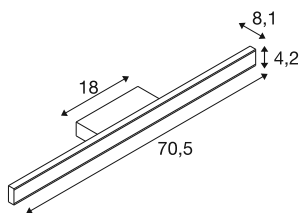

ONE LINEAR 70

wall-mounted light, UP/DOWN, 2700/3000K, PHASE, brass

ONE LINEAR extends the popular SLV luminaire family with high-quality wall luminaires that are available in two new lengths (50 cm and 70 cm). The up/down lighting with an adjustable colour temperature (2700K/3000K) and the PHASE dimming function conjures up an extremely elegant and flexible lighting mood. Thanks to its IP44 protection rating, the ONE LINEAR wall light is a stylish highlight not only in hotels, restaurants and living rooms, but also in bathrooms.

TECHNICAL DATA

Item no.	1008083
Number of different light outlets	2
IP Code	IP44
Assembly	Surface
Assembly details	Wall
Dimmable	Yes
Dimming technology	Leading edge, trailing edge
Primary nominal voltage	220-240V ~50/60Hz
Secondary power / voltage	500 mA
Safety class	I
Wattage	20 W
Minimum ambient temperature	-20 °C
Maximum ambient temperature	45 °C
Number of luminaires at LS B16A	114
Number of luminaires at LS C16A	114
Level of inrush current	5 A
Duration of inrush current	100 µs
Stroboscopic effect (SVM)	0.4
Lumen	1250/1350 lm
Colour temperature	2700/3000 Kelvin
Beam angle	120 °
Color	matt white/matt brass

Light Source

1679802		CRI	90
		LXXBXX data	L80B10
		Service life	50000 h
		Risk Group	1
		Width	70.5 cm
		Height	4.2 cm
		Depth	8.1 cm
		Net weight	0.92 kg
		Gross weight	1 kg