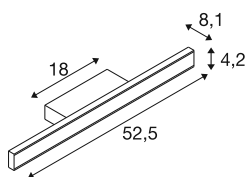

ONE LINEAR 50

wall-mounted light, UP/DOWN, 2700/3000K, PHASE, black

ONE LINEAR extends the popular SLV luminaire family with high-quality wall luminaires that are available in two new lengths (50 cm and 70 cm). The up/down lighting with an adjustable colour temperature (2700K/3000K) and the PHASE dimming function conjures up an extremely elegant and flexible lighting mood. Thanks to its IP44 protection rating, the ONE LINEAR wall light is a stylish highlight not only in hotels, restaurants and living rooms, but also in bathrooms.

TECHNICAL DATA

| | |
|-----------------------------------|-----------------------|
| Item no. | 1008084 |
| Number of different light outlets | 2 |
| IP Code | IP44 |
| Assembly | Surface |
| Assembly details | Wall |
| Dimmable | Yes |
| Dimming technology | trailing edge |
| Primary nominal voltage | 220-240V ~50/60Hz |
| Secondary power / voltage | 350 mA |
| Safety class | I |
| Wattage | 14 W |
| Minimum ambient temperature | -20 °C |
| Maximum ambient temperature | 45 °C |
| Number of luminaires at LS B16A | 160 |
| Number of luminaires at LS C16A | 160 |
| Level of inrush current | 5 A |
| Duration of inrush current | 100 µs |
| Stroboscopic effect (SVM) | 0.4 |
| Lumen | 730/810 lm |
| Colour temperature | 2700/3000 Kelvin |
| Beam angle | 120 ° |
| Color | matt white/matt black |

Light Source

| | |
|---------|---|
| 1679804 |  |
|---------|---|

| | |
|---------------------|---------|
| CRI | 90 |
| LXXBXX data | L80B10 |
| Service life | 50000 h |
| Risk Group | 1 |
| Width | 52.5 cm |
| Height | 4.2 cm |
| Depth | 8.1 cm |
| Net weight | 0.77 kg |
| Gross weight | 0.85 kg |